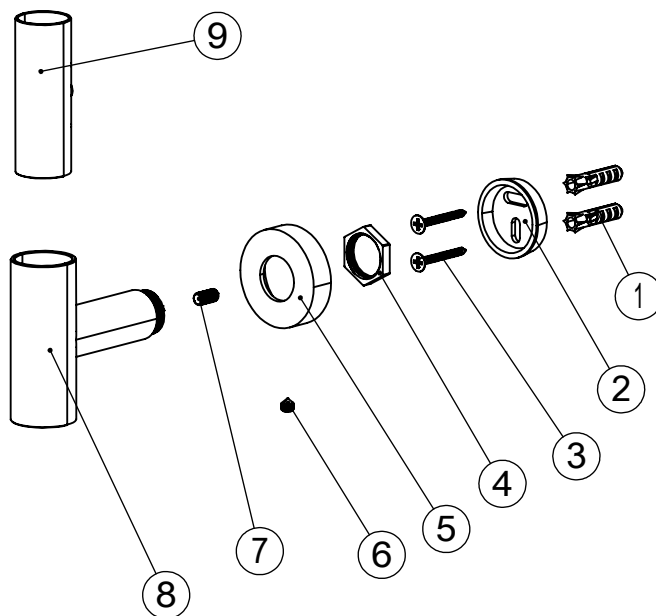

# Explosion Drawing

1. Wall plastic plug
2. Wall mount
3. Screw M4
4. Threaded safety nut
5. Mount cover cap
6. Allen screw M5 6 mm
7. Allen screw M5 12 mm
8. Bar mount
9. Plastic tightening
10. Slider bar
11. Handshower
12. Slider
13. Shower hose